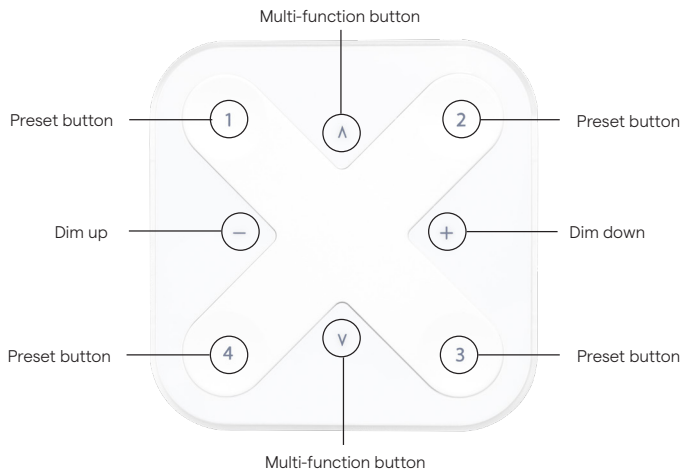

Mounting

Xpress is equipped with magnets for easy attachment to the mounting plate. The mounting plate is included.

Technical data

Size

90 x 90 x 12mm

Colour

White and black

Range

Up to 60 metres in an open space

Battery (included)

CR2430 lithium button cell battery

Battery life

2-5 years, depending on usage

VADSBO  powered by **CASAMBI**

— A complete ecosystem for all lighting

The preset buttons on the Xpress can be configured via the Casambi app. A light indicates the selected preset.

Dim up, dim down

Soft dimming of the last selected preset

Multi-function buttons

- Change the colour temperature with 25 Kelvin
- Change of the Indirect/direct relationship

Preset buttons

- Individual control of light fixtures
- Group control
- Control of all lights
- Create scenarios
- Create animations