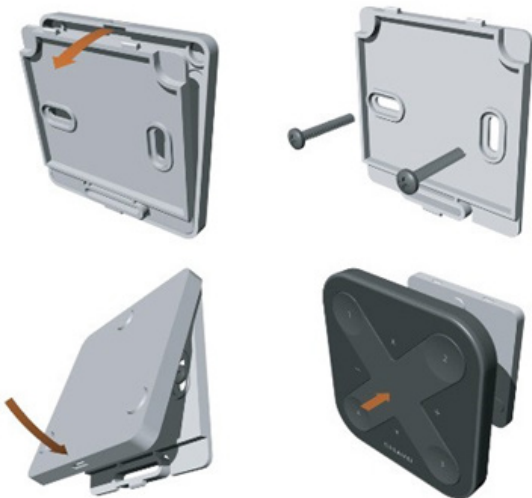

ENG Product description Xpress

Properties

Xpress is a wireless user interface, which creates great flexibility in interior design, as furniture can be replaced and even walls can be moved, without having to think about how the switches are connected or where they are located. Xpress switch can be stored wherever the user needs it and provides direct access to all Casambi light control functions.

Mounting

Xpress is equipped with magnets for easy attachment to the mounting plate. The mounting plate is included.

Technical data

Size

90 x 90 x 12mm

Colour

White and black

Range

Up to 60 metres in an open space

Battery (included)

CR2430 lithium button cell battery

Battery life

2-5 years, depending on usage

VADSBO  powered by **CASAMBI**

— A complete ecosystem for all lighting

The preset buttons on the Xpress can be configured via the Casambi app. A light indicates the selected preset.